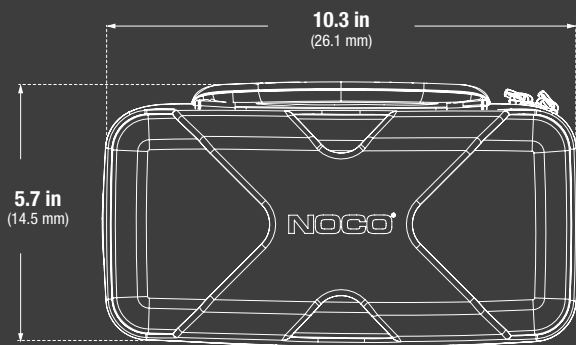

no.co

ALL-IN-ONE STORAGE. MADE FOR BOOST X.

Customized to fit the GBX45 UltraSafe Lithium Jump Starter, plus included accessories.

ACCESSORY STORAGE.

Charging cable, 12V plug, & more.

RUGGED DESIGN

Made from a rugged and durable EVA material with a soft melange velvet lining for a secure, scratch-free fit.

STORE CLAMPS SECURELY.

Secure enclosure with a durable, precision steel-rimmed zipper, a built-in reinforced handle, and custom over-molded pull tabs.

DIMENSIONS

TECHNICAL SPECIFICATIONS

COMPATIBILITY:	GBX45	
WEIGHT:	0.92 lbs (0.49kg)	
VOLUMETRICS:	Inner Carton:	Master Carton:
	Dimensions: 10.6" x 5.5" x 4.5" Weight: 0.93 lbs	Dimensions: 17.4" x 11.2" x 9.84" Weight: 6.44 lbs Quantity: 6 UCC: 10046221210047 UPC: 0-46221-21004-0